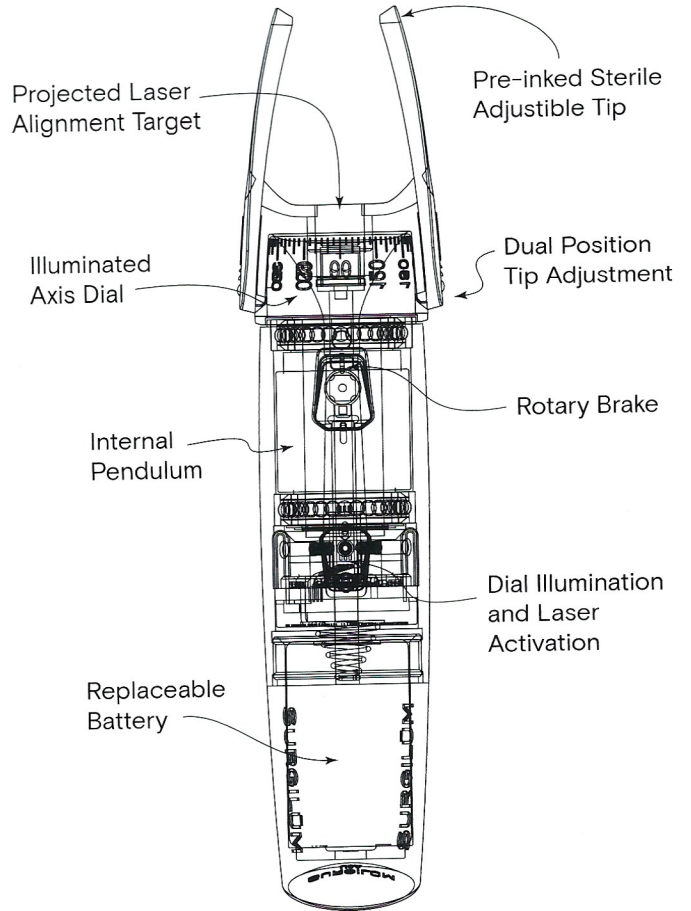

ROBO-MARKER G2

Scan to see the
RoboMarker G2
in action

ROBO-MARKER G2

World's first
laser target
corneal marker

SURGILUM

910.202.2202 • surgilum.com
info@surgilum.com

Better alignment.
Better outcomes.

SURGILUM